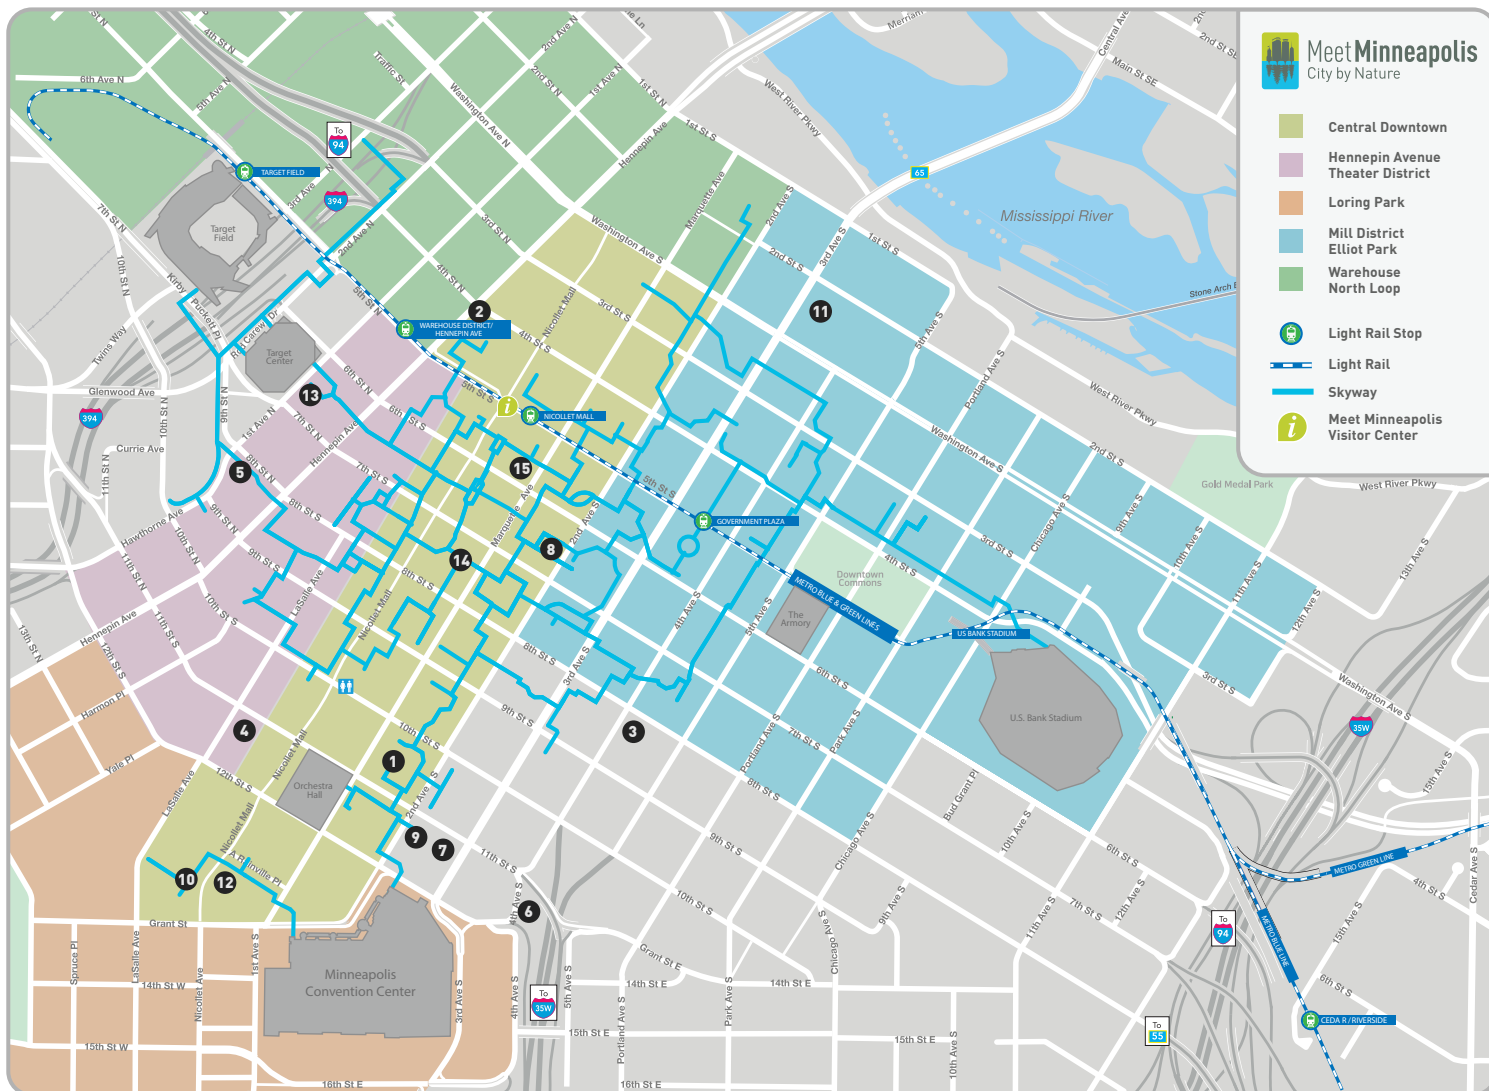

# Society for Research In Child Development 2025 Biennial Meeting May 1 - 3, 2025 Minneapolis Convention Center

| Hotels  | Single | Double | Triple | Quad   |
|---|--------|--------|--------|--------|
| 1 Hilton Minneapolis  | 214.00 | 214.00 | 234.00 | 254.00 |
| 2 AC Hotel Minneapolis Downtown                                       | 215.00 | 215.00 | 215.00 | 215.00 |
| 3 Best Western Plus The Normandy Inn & Suites                         | 179.00 | 179.00 | 189.00 | 199.00 |
| 4 DoubleTree Suites Minneapolis                                       | 199.00 | 199.00 | 209.00 | 219.00 |
| 5 Hampton Inn & Suites Minneapolis Downtown                           | 219.00 | 219.00 | 229.00 | 239.00 |
| 6 Hilton Garden Inn Minneapolis Downtown                              | 161.00 | 161.00 | 171.00 | 181.00 |
| 7 Holiday Inn Express & Suites Downtown Minneapolis Convention Center | 184.00 | 184.00 | 194.00 | 194.00 |
| 8 Hotel Indigo Minneapolis Downtown                                   | 199.00 | 199.00 | 209.00 | 219.00 |
| 9 Hotel Ivy - A Luxury Collection Hotel                               | 242.00 | 242.00 | 272.00 | 302.00 |
| 10 Hyatt Regency Minneapolis  | 212.00 | 212.00 | 237.00 | 262.00 |
| 11 Renaissance Minneapolis Hotel, The Depot                           | 173.00 | 173.00 | 183.00 | 193.00 |
| 12 Sheraton Downtown Minneapolis Convention Center*                   | 199.00 | 199.00 | 219.00 | 239.00 |
| 13 The Lofton Hotel, Tapestry Collection by Hilton                    | 213.00 | 213.00 | 223.00 | 233.00 |
| 14 The Marquette Hotel  | 225.00 | 225.00 | 245.00 | 255.00 |
| 15 The Westin Minneapolis   | 206.00 | 206.00 | 216.00 | 226.00 |

\*Rates are per room per night. A 15.025% state and city tax will be added to the room rate. Taxes are subject to change.

\*fka Millennium Minneapolis - Opening as Sheraton April 2025